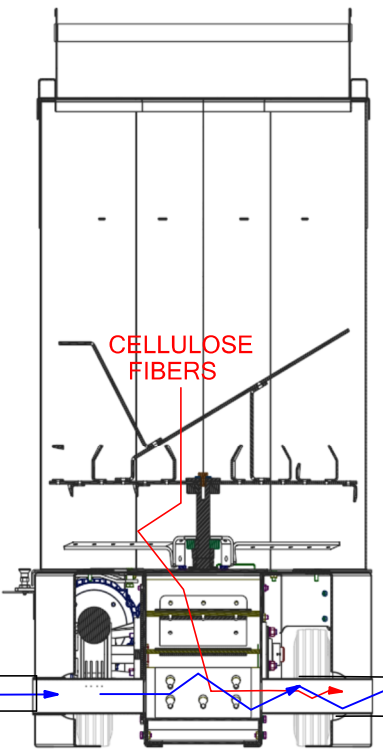

# ACOUSTIC CELLULOSE SPRAY SYSTEM VENTO

BLOWERBOX VENTO

SPRAYER VENTO 230V

CELLULOSE FIBERS

Spraygun Powerjet

AIRFLOW

AIRFLOW AND FIBERS

Suction hose

GLUE PUMP

GLUE HOSE